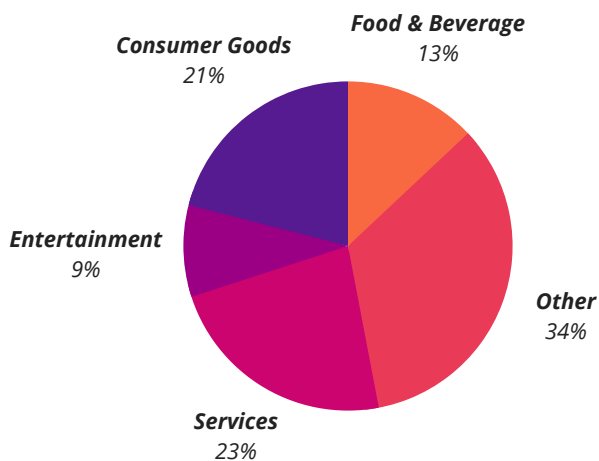

OUR MISSION

BizStarts is a one stop resource center that helps entrepreneurs launch and grow their businesses through one-on-one coaching, personalized mentoring and meaningful connections.

975 ENTREPRENEURS SUPPORTED SINCE 2008

113 ENTREPRENEURS SUPPORTED IN H1 2018

62% BUSINESSES OWNED BY PEOPLE OF COLOR

61% WOMEN-OWNED BUSINESSES

49% ENTREPRENEURS SERVED ARE PRE-REVENUE

30% LIVE IN LOW INCOME NEIGHBORHOODS

INDUSTRY