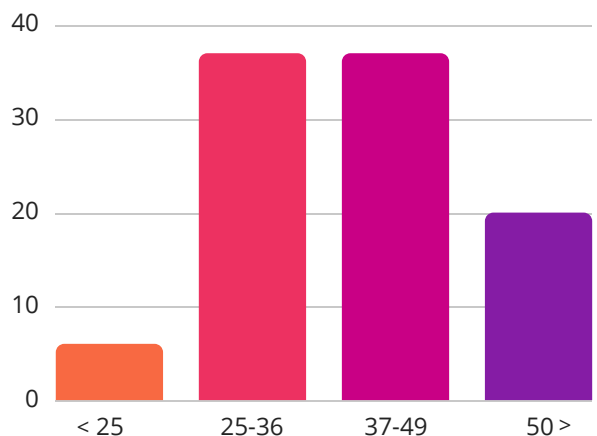

**113** ENTREPRENEURS SUPPORTED IN H1 2018

**62%** BUSINESSES OWNED BY PEOPLE OF COLOR

**61%** WOMEN-OWNED BUSINESSES

**49%** ENTREPRENEURS SERVED ARE PRE-REVENUE

**30%** LIVE IN LOW INCOME NEIGHBORHOODS

### ENTREPRENEURS BY AGE

**475** COACHING HOURS  
**270** MENTOR HOURS

**76%**  
**78%**

IMPROVEMENT OF CONFIDENCE AND ABILITY  
IMPROVED UNDERSTANDING OF AVAILABLE RESOURCES