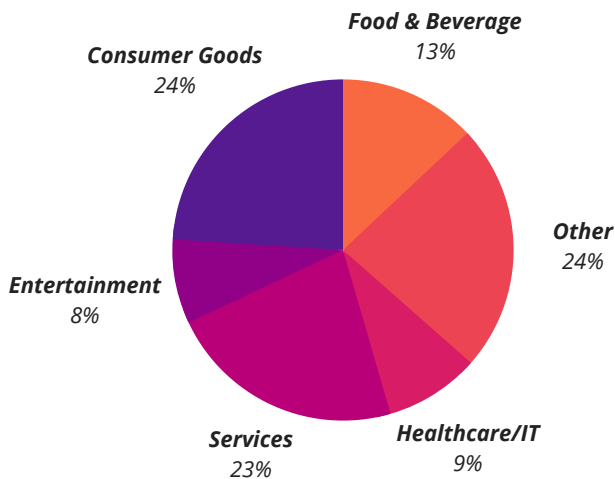

OUR MISSION

BizStarts is a one stop resource center that helps entrepreneurs launch and grow their businesses through one-on-one coaching, personalized mentoring and meaningful connections.

1,092 ENTREPRENEURS SUPPORTED SINCE 2008

230 ENTREPRENEURS SUPPORTED IN 2018

61% BUSINESSES OWNED BY PEOPLE OF COLOR

62% WOMEN-OWNED BUSINESSES

51% ENTREPRENEURS SERVED ARE PRE-REVENUE

35% LIVE IN LOW INCOME NEIGHBORHOODS

INDUSTRY

ENTREPRENEURS BY AGE